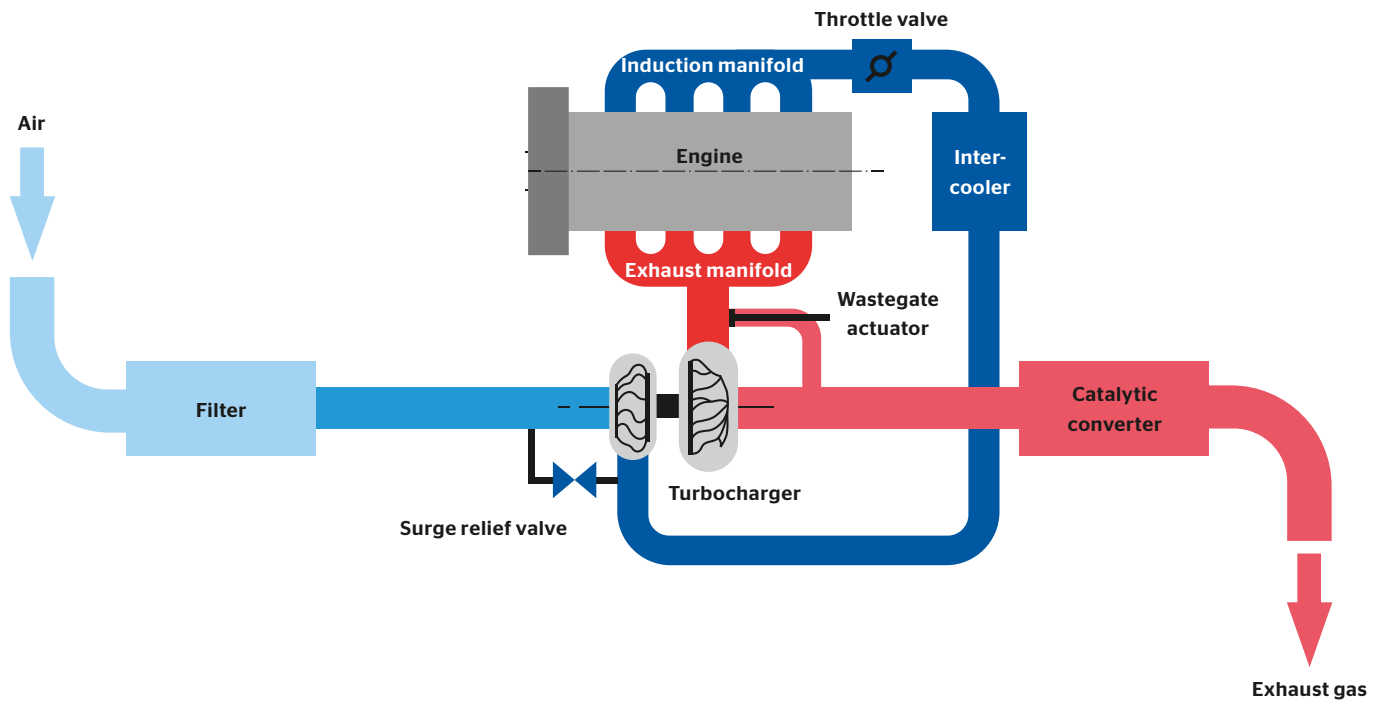

Turbocharging a Gasoline Engine

All advantages at a glance

- > Original equipment turbocharger from Continental (replacement part)
- > Multiple consecutive awards – Ford EcoBoost 1.0 I 3-cylinder engine with Continental turbocharger named 'Engine of the Year' from 2012 to 2017
- > In high-volume production since 2011
- > Product label has tesa PrioSpot® and MAPP code for optimal protection against counterfeit parts

You will find more details on the turbocharger for Ford 1.0 I EcoBoost engines as well as safety and installation notes at our website:

www.continental-aftermarket.com/turbochargers

Ordering information

Manufacturer	Name/OE number	Model series	Article number
Ford	Turbocharger (100 hp) CM5G-6K682-HB CM5G-6K682-HD CM5G-6K682-HE	B-MAX, C-MAX II FIESTA VI FOCUS III TOURNEO TRANSIT	28 0001 3000 2 80
Ford	Turbocharger (> 100 hp) CM5G-6K682-GB CM5G-6K682-GD CM5G-6K682-GE	B-MAX, C-MAX II ECOSPORT FIESTA VI, VII FOCUS III GRAND C-MAX MONDEO V	28 0001 3001 2 80
Ford	Valve unit (Pneumatic surge relief valve) CM5G-2B954-AA	All model series mentioned above	28 0001 3002 2 80

Continental Aftermarket & Services GmbH
Sodener Straße 9 · 65824 Schwalbach · Germany
T. +49 69 7603-0
info@continental-aftermarket.com
www.continental-aftermarket.com